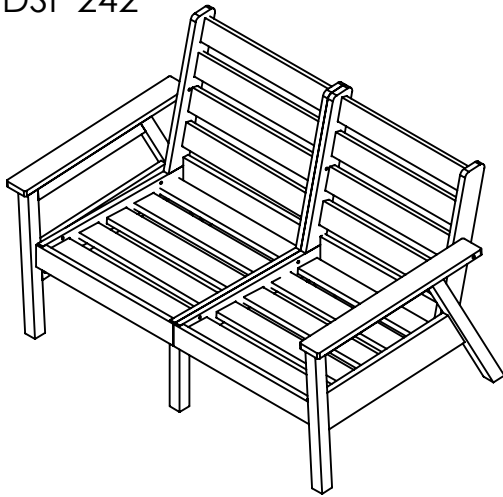

C.R. PLASTIC PRODUCTS

TOFINO DEEP SEATING COLLECTION

DSF 242

DSF 241

DSF 243

C.R. PLASTIC PRODUCTS

DSF 241

(A)

(B)

(C)

(D)

1 1/2" (38mm) SCREW

2.5" (64mm) SCREW

#2

800.490.1283

crpproducts.com