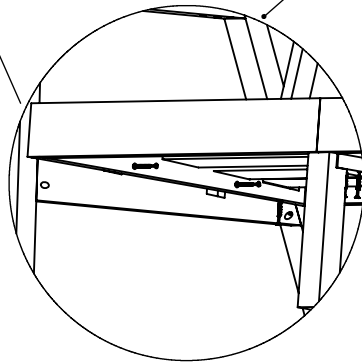

(D)

(E)

(F)

1 1/2" (38mm) SCREW

2.5" (64mm) SCREW

#2

800.490.1283

crpproducts.com

Underneath the Slats

C.R. PLASTIC PRODUCTS

DSF 243

1 1/2" (38mm) SCREW

2.5" (64.5mm) SCREW

#2

800.490.1283

crpproducts.com