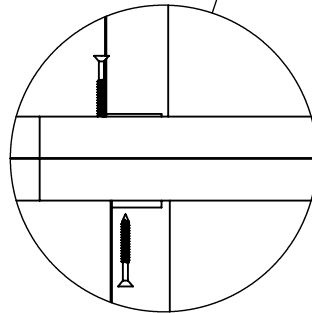

Underneath the Slats

C.R. PLASTIC PRODUCTS

DSF 243

1 1/2" (38mm) SCREW

2.5" (64.5mm) SCREW

#2

800.490.1283

crpproducts.com

FAX 519.271.8544

1

- Ⓐ 3X
- Ⓑ 3X
- Ⓒ 6X
- Ⓓ 6X

2

- Ⓓ 1X
- Ⓒ 4X

3

Ⓒ 12x

4

- ⓔ 2X
- ⓕ 2X
- ⓖ 24X

Flush with the Edge

Flush with the Edge

5

- Ⓒ 1x
- Ⓓ 6x

Underneath
the Slats