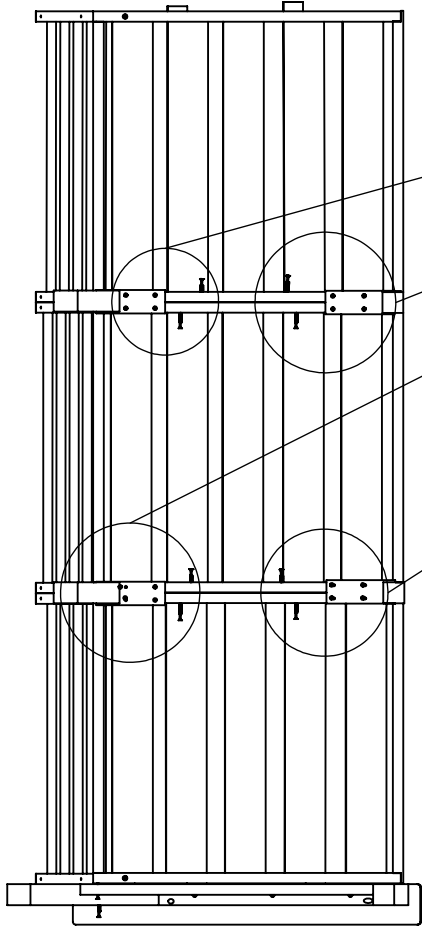

(D)

(E)

(F)

1 1/2" (38mm) SCREW

2.5" (64mm) SCREW

#2

800.490.1283

crpproducts.com

Underneath the Slats

C.R. PLASTIC PRODUCTS

DSF 243

1 1/2" (38mm) SCREW

2.5" (64.5mm) SCREW

#2

800.490.1283

crpproducts.com

FAX 519.271.8544

1

- Ⓐ 3X
- Ⓑ 3X
- Ⓒ 6X
- Ⓓ 6X

2

- Ⓓ 1X
- Ⓒ 4X

3

Ⓒ 12x

4

- ⓔ 2X
- ⓕ 2X
- ⓖ 24X

Flush with the Edge

Flush with the Edge

5

- Ⓒ 1x
- Ⓓ 6x

Underneath
the Slats