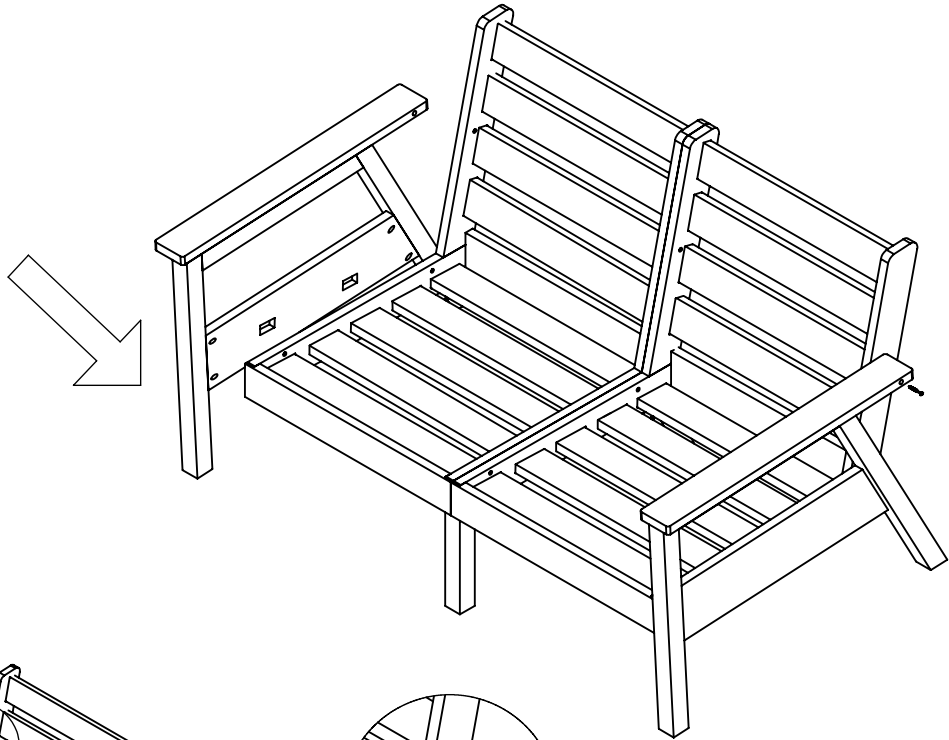

Underneath the Slats

C.R. PLASTIC PRODUCTS

DSF 243

1 1/2" (38mm) SCREW

2.5" (64.5mm) SCREW

#2

800.490.1283

crpproducts.com