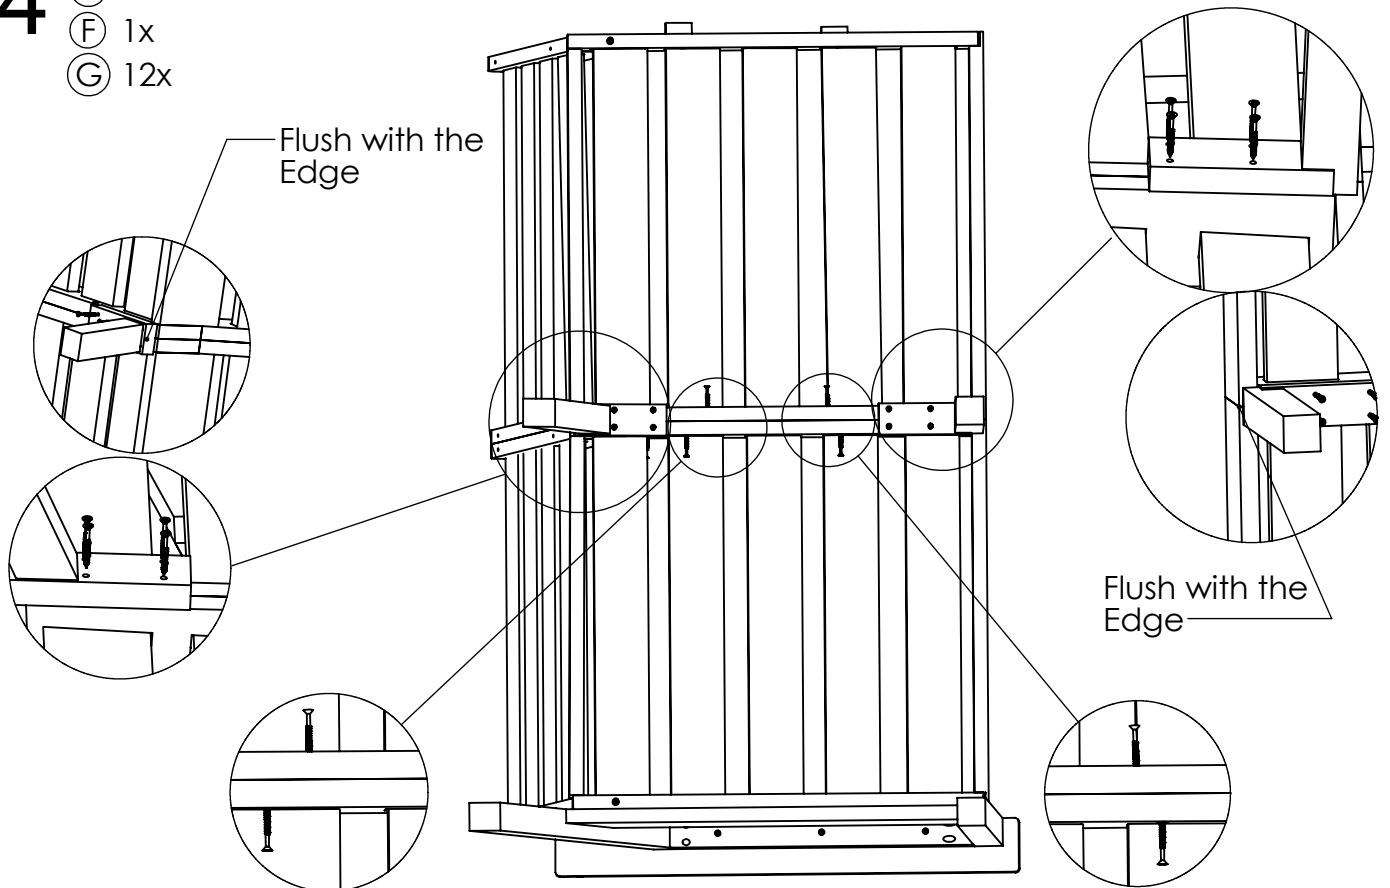

4 ⓔ 1x
ⓕ 1x
Ⓞ 12x