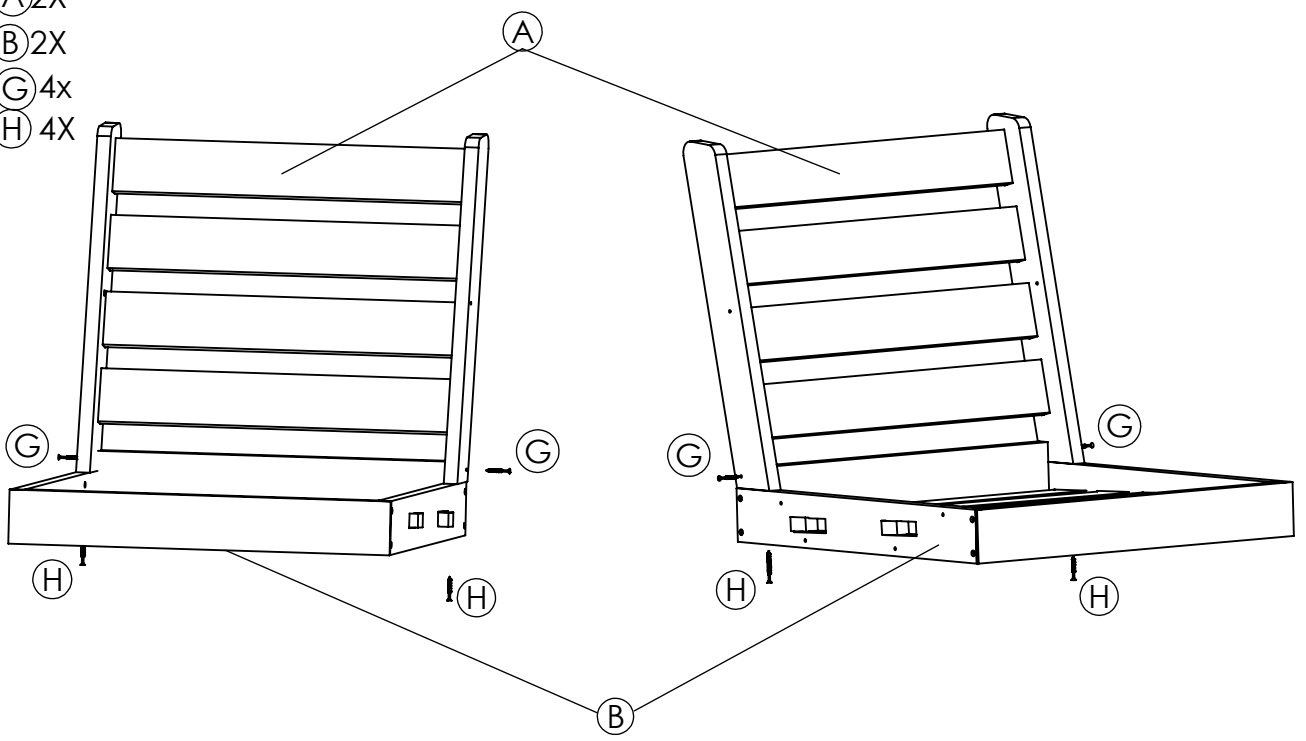

1

- Ⓐ 2X
- Ⓑ 2X
- Ⓒ 4x
- Ⓓ 4X