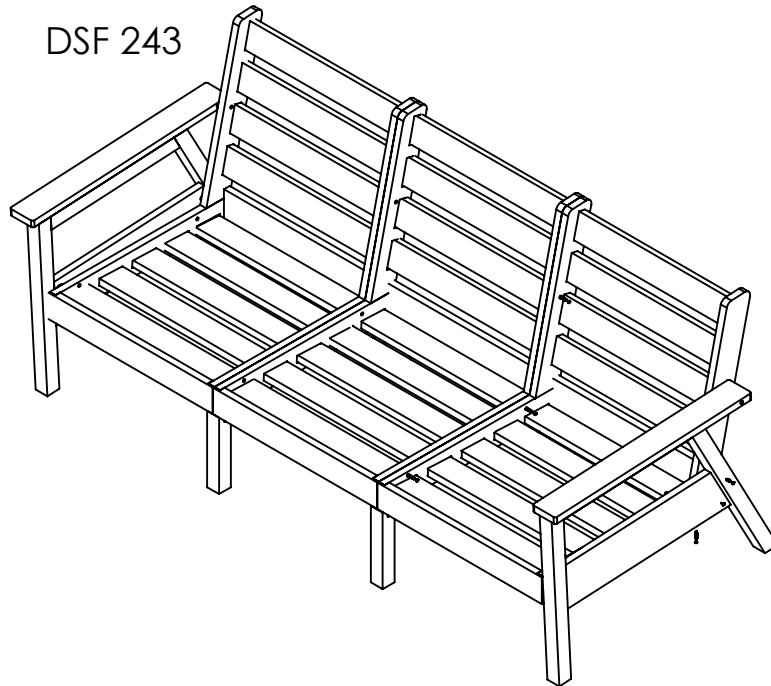

C.R. PLASTIC PRODUCTS

TOFINO DEEP SEATING COLLECTION

DSF 242

DSF 241

DSF 243

C.R. PLASTIC PRODUCTS

DSF 241

(A)

(B)

(C)

(D)

1 1/2" (38mm) SCREW

2.5" (64mm) SCREW

#2

800.490.1283

crpproducts.com