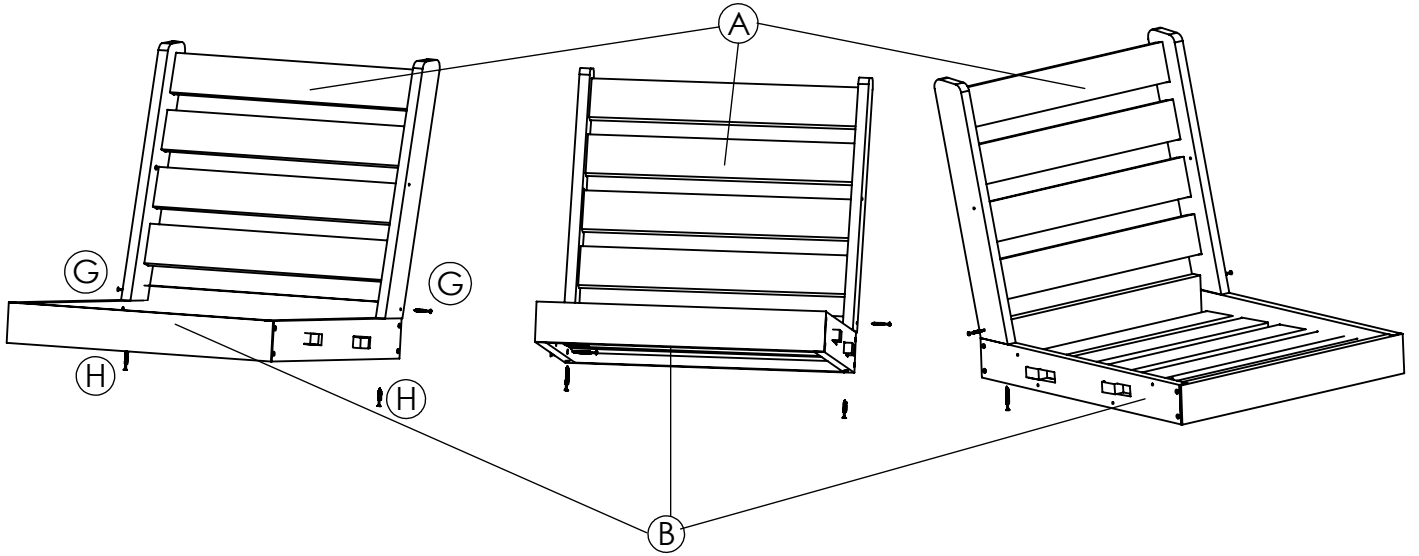

1

- Ⓐ 3X
- Ⓑ 3X
- Ⓒ 6X
- Ⓓ 6X