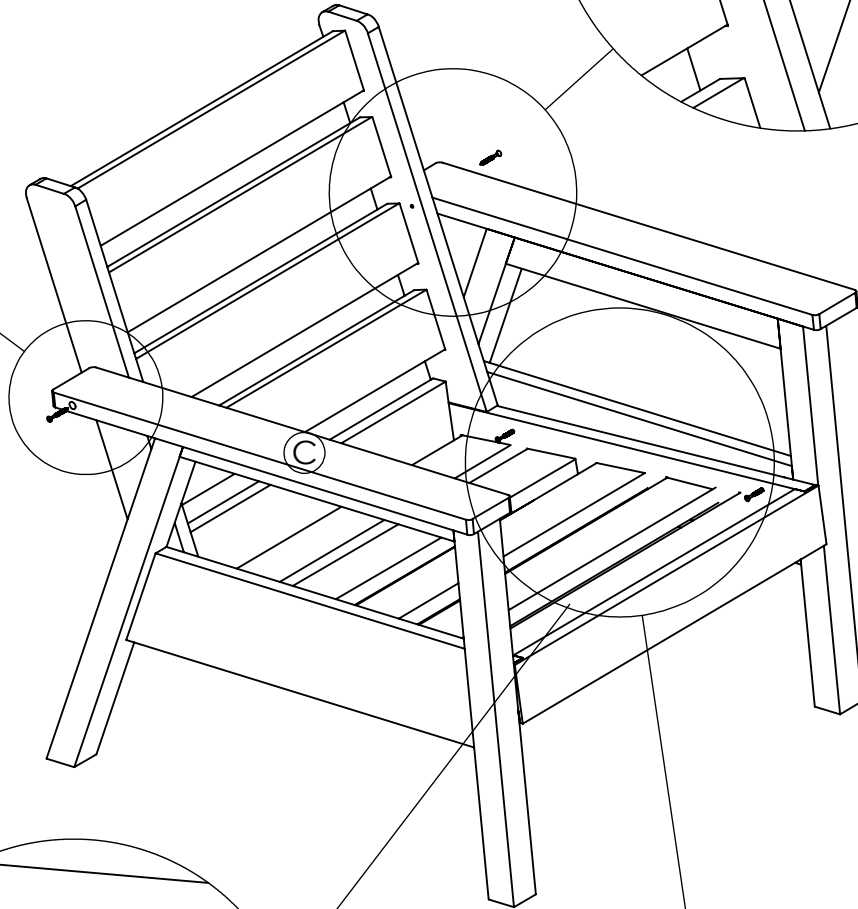

3

- Ⓒ 1x
- Ⓔ 6x

Only used when assembling
242, 243

Underneath the Slats