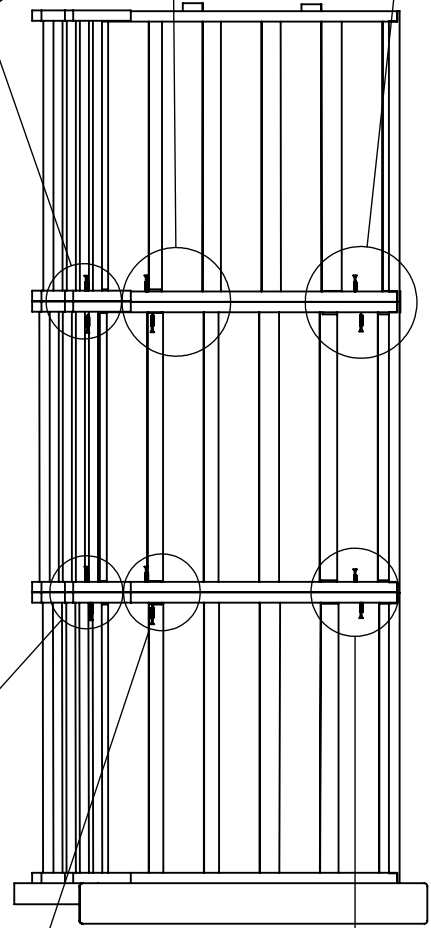

(D)

(E)

(F)

1 1/2" (38mm) SCREW

2.5" (64mm) SCREW

#2

800.490.1283

crpproducts.com

Underneath the Slats

C.R. PLASTIC PRODUCTS

DSF 243

1 1/2" (38mm) SCREW

2.5" (64.5mm) SCREW

#2

800.490.1283

crpproducts.com

FAX 519.271.8544

1

- Ⓐ 3X
- Ⓑ 3X
- Ⓒ 6X
- Ⓓ 6X

2

- Ⓓ 1X
- Ⓒ 4X

3

Ⓒ 12x

4

- ⓔ 2X
- ⓕ 2X
- ⓖ 24X

Flush with the Edge

Flush with the Edge

5

- Ⓒ 1x
- Ⓓ 6x

Underneath
the Slats