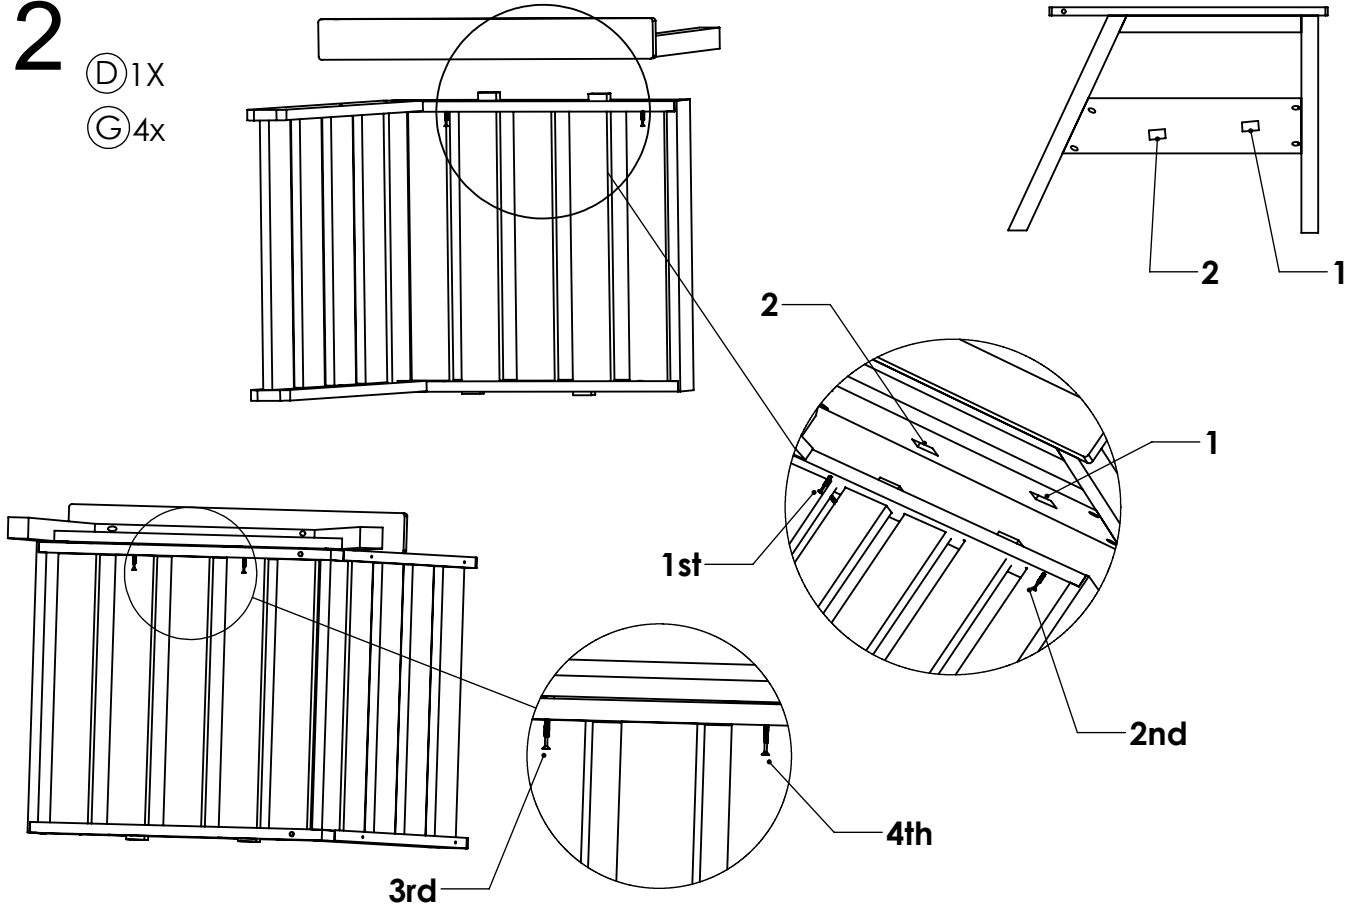

1

- Ⓐ 2X
- Ⓑ 2X
- Ⓒ 4x
- Ⓓ 4X

2

- Ⓕ 1X
- Ⓖ 4x