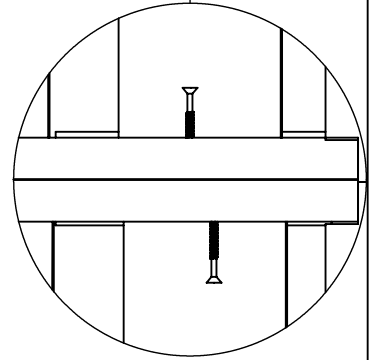

Underneath the Slats

C.R. PLASTIC PRODUCTS

DSF 243

1 1/2" (38mm) SCREW

2.5" (64.5mm) SCREW

#2

800.490.1283

crpproducts.com

FAX 519.271.8544

1

- Ⓐ 3X
- Ⓑ 3X
- Ⓒ 6X
- Ⓓ 6X

2

- Ⓓ 1X
- Ⓒ 4X

3

Ⓒ 12x

4

- ⓔ 2X
- ⓕ 2X
- ⓖ 24X

Flush with the Edge

Flush with the Edge

5

- Ⓒ 1x
- Ⓓ 6x

Underneath
the Slats